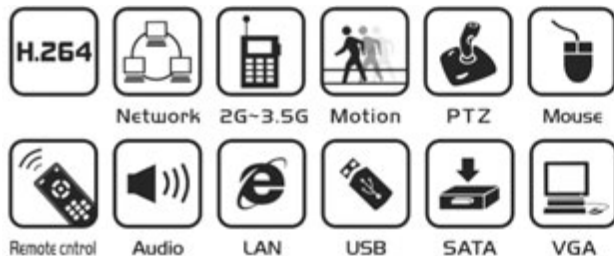

Supports Surfing From Your
 3G Mobile Phone System !

CONTROL BY MOUSE, REMOTE

OR FROM ANYWHERE IN THE WORLD!

Connect the DVR160 to the internet and it can SMS you with an emergency, like movement in an unauthorised zone, then you can immediately log in via your internet enabled mobile phone!

TRANSFER VIDEO

DVR160 HEXAPLEX H.264

4 CHANNEL - NO DVD-RW

DVR160 Compact four channel model with an advanced DVR feature-set.
 New H.264 video compression model
 Low profile cabinet 315x225x52mm
 4x Video & Single BNC Video out
 VGA High-definition monitor out
 Single Audio Input and output
 USB for flash stick backup or connection to external memory drives like USB-HDD or DVD-RW.
 4 Connection alarm input
 LAN Connection for networking
 12Vdc (Powerpack included)
 Available with Seagate HDD:

NO-HDD	DVR160	\$389.00
250GB	DVR160HD250	\$499.00
500GB	DVR160HD500	\$549.00
1000GB	DVR160HD1TB	\$679.00

MAIN FUNCTIONS

CAMERA KIT ADD-ONS

ACCESSORY BUNDLES TO SUIT DVR SYSTEMS

For your convenience we have assembled camera & cable kits
 *See CODE models for individual specifications of each item.
 Includes 4x cameras & 4x connection cables various lengths.