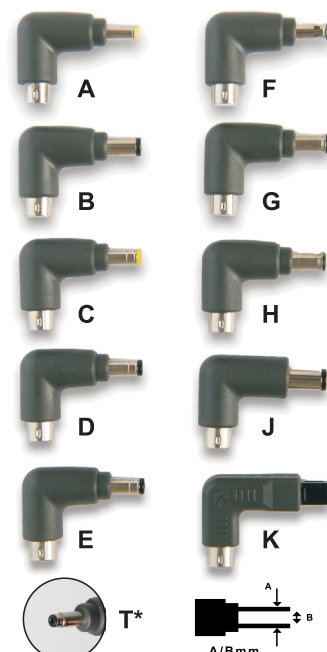

Images of plugs available:
<http://data.wescomponents.com/bc10/>