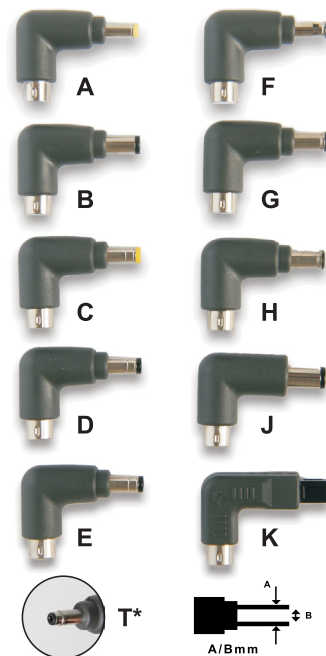

Images of plugs available:
<http://data.wescomponents.com/bc10/>