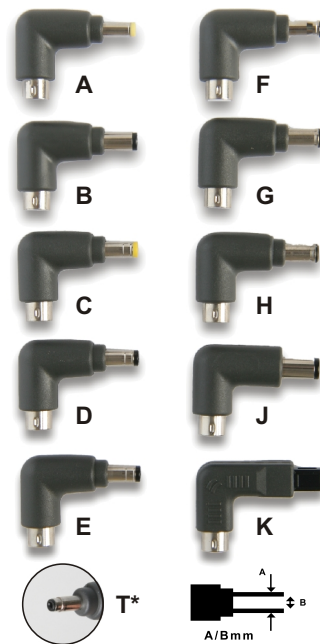

TIPS X10

KIT INCLUDES TEN PLUGS

Car accessories powered adaptor
 To suit a majority of laptops.
 Outputs 12Vdc to 24Vdc up to 90W
 Voltage auto selected by plug chosen:
 Includes 10 Plugs BC10-RA to RH, RJ & RK
 Details of these plugs are listed below.
 More plugs are also available.
 Code LS-CR90AA

MORE DETAILS ON THE WEB www.wescomponents.com/bc10

LISTING OF PLUGS TO SUIT

NEW! RIGHT ANGLE PLUGS to suit PAB-BC10 and LS-CR90AA
 Please choose the correct plug to suit your specific brand of laptop.
NOTE: * A to H, J & K types are already supplied with the chargers.
 The entire range of plugs are now all available separately in right-angle.
 These plugs will all suit both PAB90-BC10 and LS-CR90AA power supplies.
 Select the specific plug to suit your specific laptop, then plug and go!

Code	V	IPlug(mm)	Brand
*BC10-RA	18.5V	4.90A EIAJ-03	HP/Compaq
*BC10-RA	19V	4.75A EIAJ-03	Delta Asus NEC
*BC10-RB	15V	6.00A 6.3/3.0	Toshiba NEC
*BC10-RC	19V	4.75A 5.5/2.1	Acer Liteon NEC
*BC10-RD	19V	4.75A 5.5/2.5	IBM Dell Delta HP/Compaq
*BC10-RD	19V	4.75A 5.5/2.5	Asus Liteon NEC Gateway
*BC10-RE	16V	5.00A 5.5/2.5	IBM
*BC10-RF	19V	4.75A 5.5/3.0	Samsung
*BC10-RG	16V	5.00A 6.0/4.3	Sony Fujitsu
*BC10-RH	19V	4.75A 6.0/4.3	Fujitsu
*BC10-RH	19.5V	4.50A 6.0/4.3	Sony
BC10-RI	19V	4.75A 5.5/1.7	Toshiba Acer
BC10-RI	20V	3.50A 5.5/1.7	Delta
*BC10-RJ	19.5V	4.62A 7.4/5.0	Dell [Round]
*BC10-RK	20V	4.50A 7.3mm ²	Dell [Square 3-Pin]
BC10-RL	22V	2.04A 3.5/1.35	Sharp
BC10-RM	20V	4.50A 7.9/5.5	IBM/Lenovo
BC10-RN	24V	2.70A 7.7/2.5	Apple [LS-CR90AA Only]
BC10-RO	24V	2.70A 9.5/3.5	Apple [LS-CR90AA Only]
BC10-RQ	18.5V	4.90A 7.4/5.0	HP/Compaq
BC10-RR	12V	5.00A 5.5/2.5	General Purpose 12V
BC10-RS	14V	5.00A 5.5/2.5	Samsung
BC10-RT	19V	4.74A *4.8/1.7	HP/Compaq [*Bullet Head]
BC10-RU	9.5V	5.00A EIAJ-03	Asus EEE PC
BC10-RV	12V	3.00A 5.5/1.7	Asus