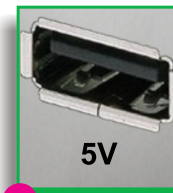

5V

Supply power

Charging

USB output

KIT INCLUDES TEN PLUGS

240Vac Mains powered adaptor
Outputs 12Vdc to 22Vdc up to 70W
Auto selected by plug chosen:
Includes Plugs N01 - N08, N10, N13
(See below for details.)
Suits most popular laptops.
More available. See below...
Code LS-PAB70

PLUGS TO SUIT

LISTING OF SUPPLIED & ADDITIONAL PLUGS AVAILABLE

Choose the correct plug to suit your specific laptop.
NOTE: * N01-N08, N10 & N13 plugs are already supplied with the LS-PAB70
Listed for reference only. They are NOT available separately.
NOTE: These plugs are NOT interchangeable with the BC10 series.