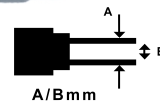

Code	* Included	V	I	Plug(mm)	Brand
P70-N01	*KIT	9.5V	3A	EIAJ-03	Asus
P70-N01	*KIT	10.5V	1.9A	EIAJ-03	Sony
P70-N02	*KIT	12V	3A	EIAJ-03	HP Asus
P70-N03	*KIT	20V	3.25A	5.5/2.5	IBM Lenovo Delta MSI
P70-N04	*KIT	18.5V	3.80A	EIAJ-03	HP Compaq
P70-N04	*KIT	19V	2.64A	EIAJ-03	Asus
P70-N05	*KIT	19V	1.58A	EIAJ-02	HP
P70-N06	*KIT	16V	4.00A	6.0/4.4	Panasonic Fujitsu Sony
P70-N07	*KIT	19V	3.42A	5.5/2.5	Benq Dell Gateway HP Compaq
P70-N07	*KIT	19V	3.42A	5.5/2.5	Acer Delta IBM NEC Sony etc.
P70-N08	*KIT	12V	4.00A	5.5/2.5	LCD Acer Benq
P70-N10	*KIT	14V	4.00A	6.0/4.4	Dell Samsung
P70-N13	*KIT	15V	4.00A	6.3/3.0	NEC Toshiba
OPTIONAL EXTRA The following plugs are NOT included in the LS-PAB70 Kit.					
P70-N09		19.5V	3.16A	6.0/4.4	Sony Fujitsu
P70-N11		19V	3.42A	5.5/1.7	Acer Liteon
P70-N12		12V	3.50A	EIAJ-02	Samsung Kodak
P70-N14		16V	3.50A	5.5/2.5	IBM Acer
P70-N16		22V	2.04A	3.5/1.35	Sharp
P70-N19		19V	2.10A	2.35/0.7	Asus