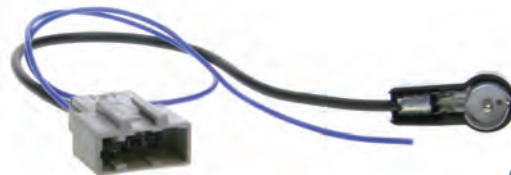

Antenna Adaptor ISO

- To Suit Nissan Navara, Pathfinder, Tiida 2007 on, X Trail 2008 on