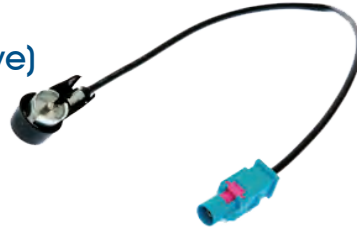

**NEW**
**APA49**

To Suit Audi 1997 on

**Antenna adaptor**

with phantom power supply to Universal ISO connector.

NEW

**APA39**

To Suit Audi 2002 on

**Antenna adaptor ISO with FAKRA (passive)**