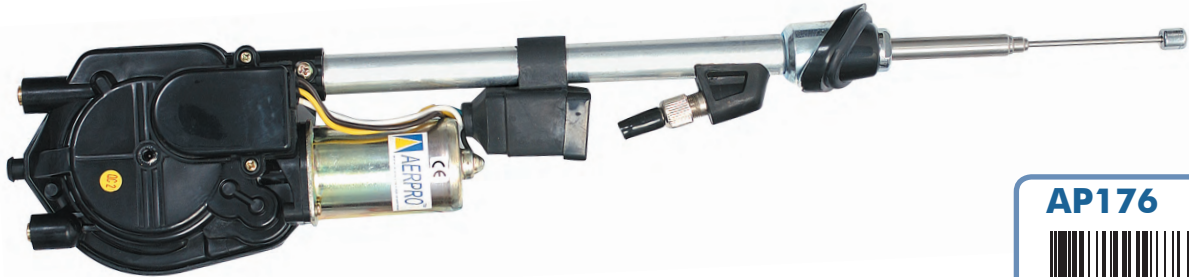

Fully Auto – High Angle, 4 Head Kits

- 4 Headkits: Curved high angle to suit late model 4x4s including Toyota Hilux/Holden Rodeo (8/88–10/96), Toyota Landcruiser (95–00), Nissan Patrol GU (4/00 On), Fixed 45 degree, 0–30 degree adjustable for 19mm hole, 0–30 degree adjustable for 25mm hole
- 5 Section stainless steel mast
- Extends to 99cm
- Detachable cable
- Cable 139cm
- Replacement mast AP12

AP176

9 317114 873620

Fully Auto, 11 Head Kits from 20 to 68 degrees

- 5 Section stainless steel mast
- Extends to 99cm
- Detachable cable
- Cable 139cm
- Replacement mast AP12