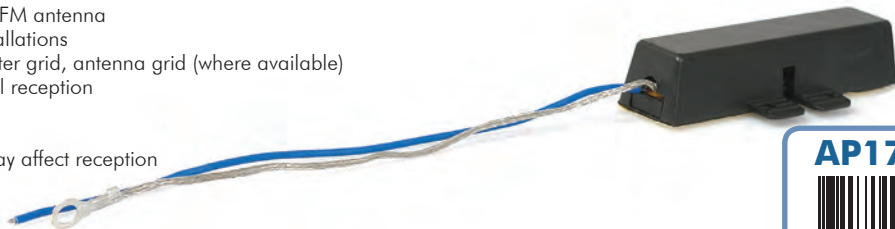

Stealth In Car Antenna

- High gain amplified AM/FM antenna
- Designed for hidden installations
- Connects to either demister grid, antenna grid (where available) or length of wire for signal reception
- 12VDC Amplifier
- Cable 260cm
- Metal film window tint may affect reception