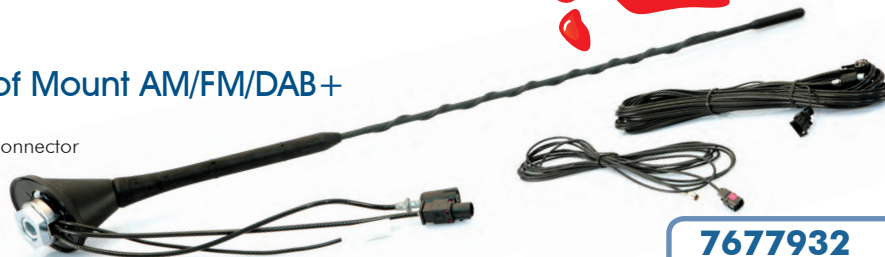

# DAB+ Antennas

## 12-16v Combination Roof Mount AM/FM/DAB+ Antenna

• Rg174 extension cable with SMB female connector

DAB+ FM AM

7677932

9 317114 901934