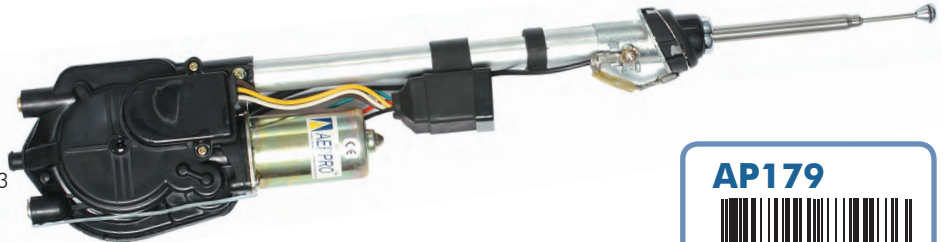

AP179

9 317114 874276