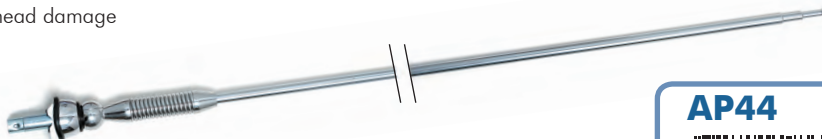

Top/Side Mount - Heavy Duty Spring Ball Base

- Adjustable spring ball base for 25mm hole
- Heavy-duty spring to protect from overhead damage
- 4 Section stainless steel mast
- Extends to 190cm
- Cable 147cm

AP44

9 317114 865274

Top/Side Mount - Spring Ball Base with Booster Coil

- Adjustable spring ball base for 25mm hole
- Spring to protect from overhead damage
- 4 Section stainless steel mast
- Extends to 134cm
- Cable 137cm