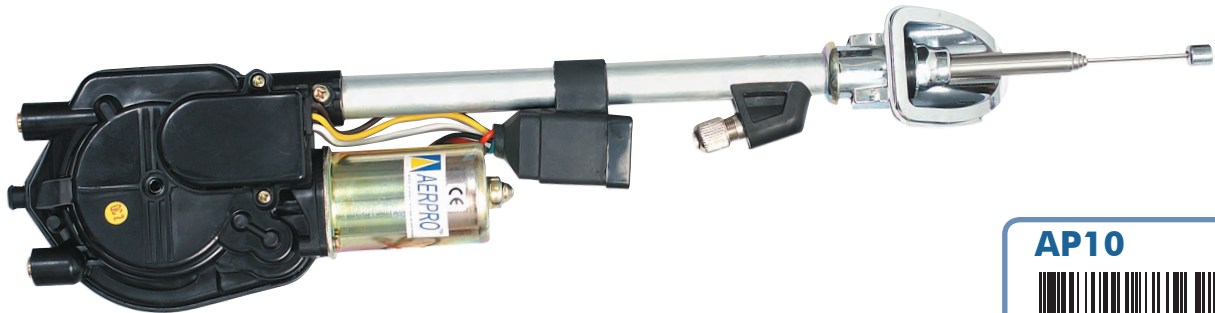

## Fully Automatic, Replaceable Mast

- 4 Head kits, separate parts
- 0–30 Degree adjustable for 25mm hole
- 0–30 Degree adjustable for 19mm hole
- 0–10 Degree adjustable flushmount
- 5 Section stainless steel mast
- Extends to 99cm
- Detachable cable
- Cable 140cm
- Replacement mast AP12