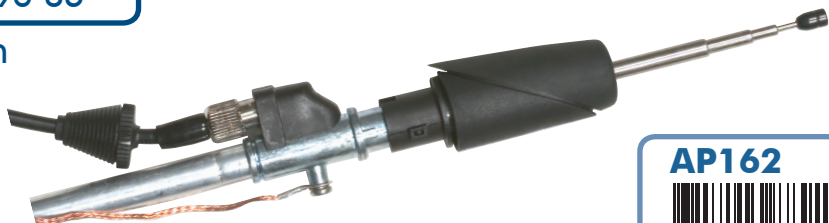

Astra Hatchback TR, TS 96-05

Guard Mount, Push Down

- 4 Section stainless steel mast
- 62 Degree angled head kit
- Detachable cable
- Cable 600mm

AP162

9 317114 889171