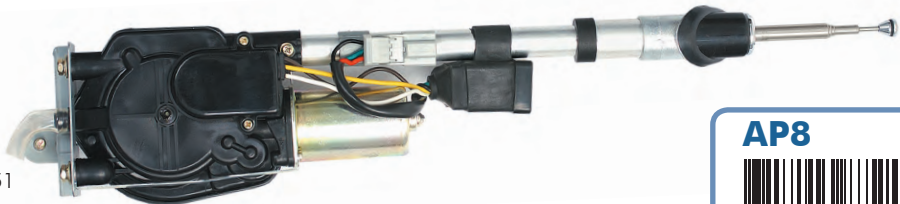

Suit HONDA

Accord 93-02

Integra 94-05

Fully Automatic

- 5 Section stainless steel mast
- Extends to 97cm
- Cable 420cm
- Replacement mast for AP8: AP251