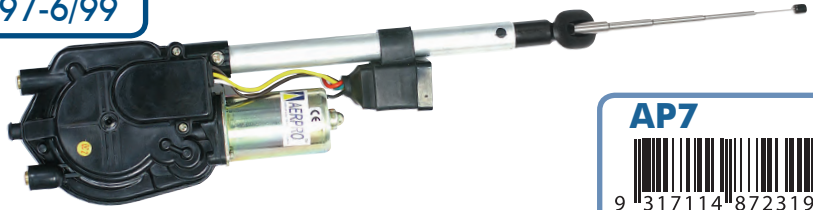

Commodore VT Ser.1, 10/97-6/99

Fully Automatic

- 5 Section stainless steel mast
- Extends to 99cm
- Cable 50cm
- Replacement mast for AP7: AP12

AP7

9 317114 872319

Commodore VT Ser.2-VY 06/99-08/03

Fully Automatic

- 5 Section stainless steel mast
- Extends to 99cm
- Cable 43cm
- Replacement mast for APVY1F: AP250