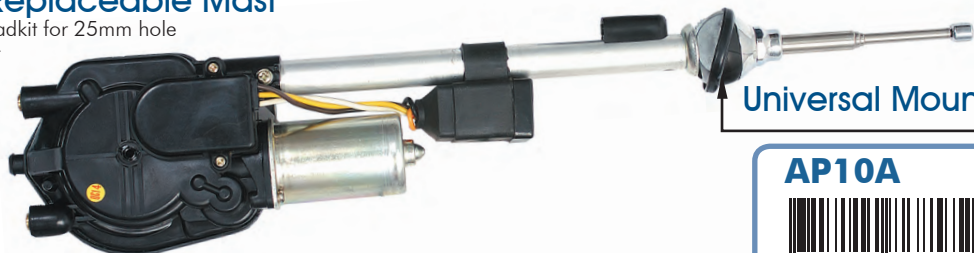

## Fully Automatic, Replaceable Mast

- 4 Head kits, separate parts
- 0–30 Degree adjustable for 25mm hole
- 0–30 Degree adjustable for 19mm hole
- 0–10 Degree adjustable flushmount
- 5 Section stainless steel mast
- Extends to 99cm
- Detachable cable
- Cable 140cm
- Replacement mast AP12

## Fully Automatic, Replaceable Mast

- Adjustable 0–30 degree headkit for 25mm hole
- 5 Section stainless steel mast
- Extends to 99cm
- Cable 140cm
- Replacement mast AP12

**Universal Mount**

**AP10A**

9 317114 868572