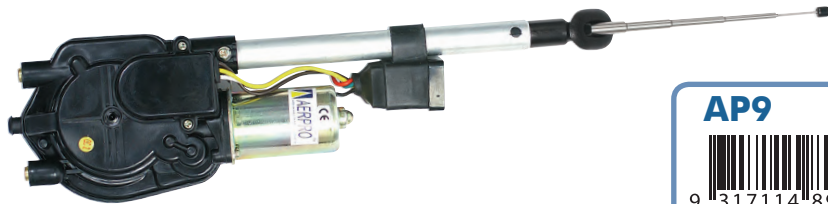

Commodore VT Ser.1, 10/97-6/99

Fully Automatic

- 5 Section stainless steel mast
- Extends to 99cm
- Cable 50cm
- Replacement mast for AP7: AP12

AP7

9 317114 872319

Commodore VT Ser.2-VY 06/99-08/03

Fully Automatic

- 5 Section stainless steel mast
- Extends to 99cm
- Cable 43cm
- Replacement mast for APVY1F: AP250

APVY1F

9 317114 885807

Commodore VY Ser.2 08/03- VZ 08/06

Fully Automatic

- 5 Section stainless steel mast
- Extends to 99cm
- Cable 127cm
- Replacement mast for AP9: AP265

AP9

9 317114 890160

OEM Replacement Mast

- 3 Section stainless steel mast
- Extends to 98cm
- Cable 127cm

AP265

9 317114 890184

Commodore VT-VY 09/97-07/04

Monaro 00-05

Guard Mount, Lock Down

- Top key lock down
- 5 Section stainless steel mast
- Extends to 98cm
- Cable 43cm

AP71

9 317114 871176