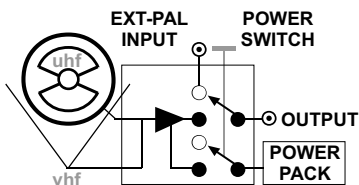

Built-In
Remote Control
Sender

OPTIONAL URC6000 IR-IR Remote
Compatible (See MMS) \$49.50

URC6000 is compatible with the TR2470 Remote extender feature

AMPLIFIED SET-TOP ANTENNA

Wide range, general purpose indoor antenna.
Suit VL FM VH UHF. 75Ω PAL Plug terminated.
Includes inbuilt power booster for a 20 → 25dB
signal improvement. Power pack supplied 12Vdc.
Adjustable gain control for optimum picture.
Dual 40" Telescopic Dipole VHF antennae.
Tuneable metal reflective UHF Dish antennae.
Power switch and LED indicator. Black.
Optional external PAL socket for
connecting extra antenna type equipment,
eg. Console game, Cable TV, 2nd Antenna.
Switches / isolates with power switch
(this input signal is not boosted).
Large, sturdy base with foam feet.
Excellent solution for when an indoor
antenna is your only option.
Digital TV compatible.

Code
IA700

**DIGITAL
TV
READY**

**WITH
BUILT-IN
SIGNAL
BOOSTER
20dB**

BOOST ADJUST & POWER SWITCH

VIDEO STABILIZER

STANDARD ANALOGUE TYPE - RCA
See page 20-12 of our catalogue.

The CP2 is a composite video type signal
optimiser (RCA) that suits video signal
correction on most pre 2004 video units.